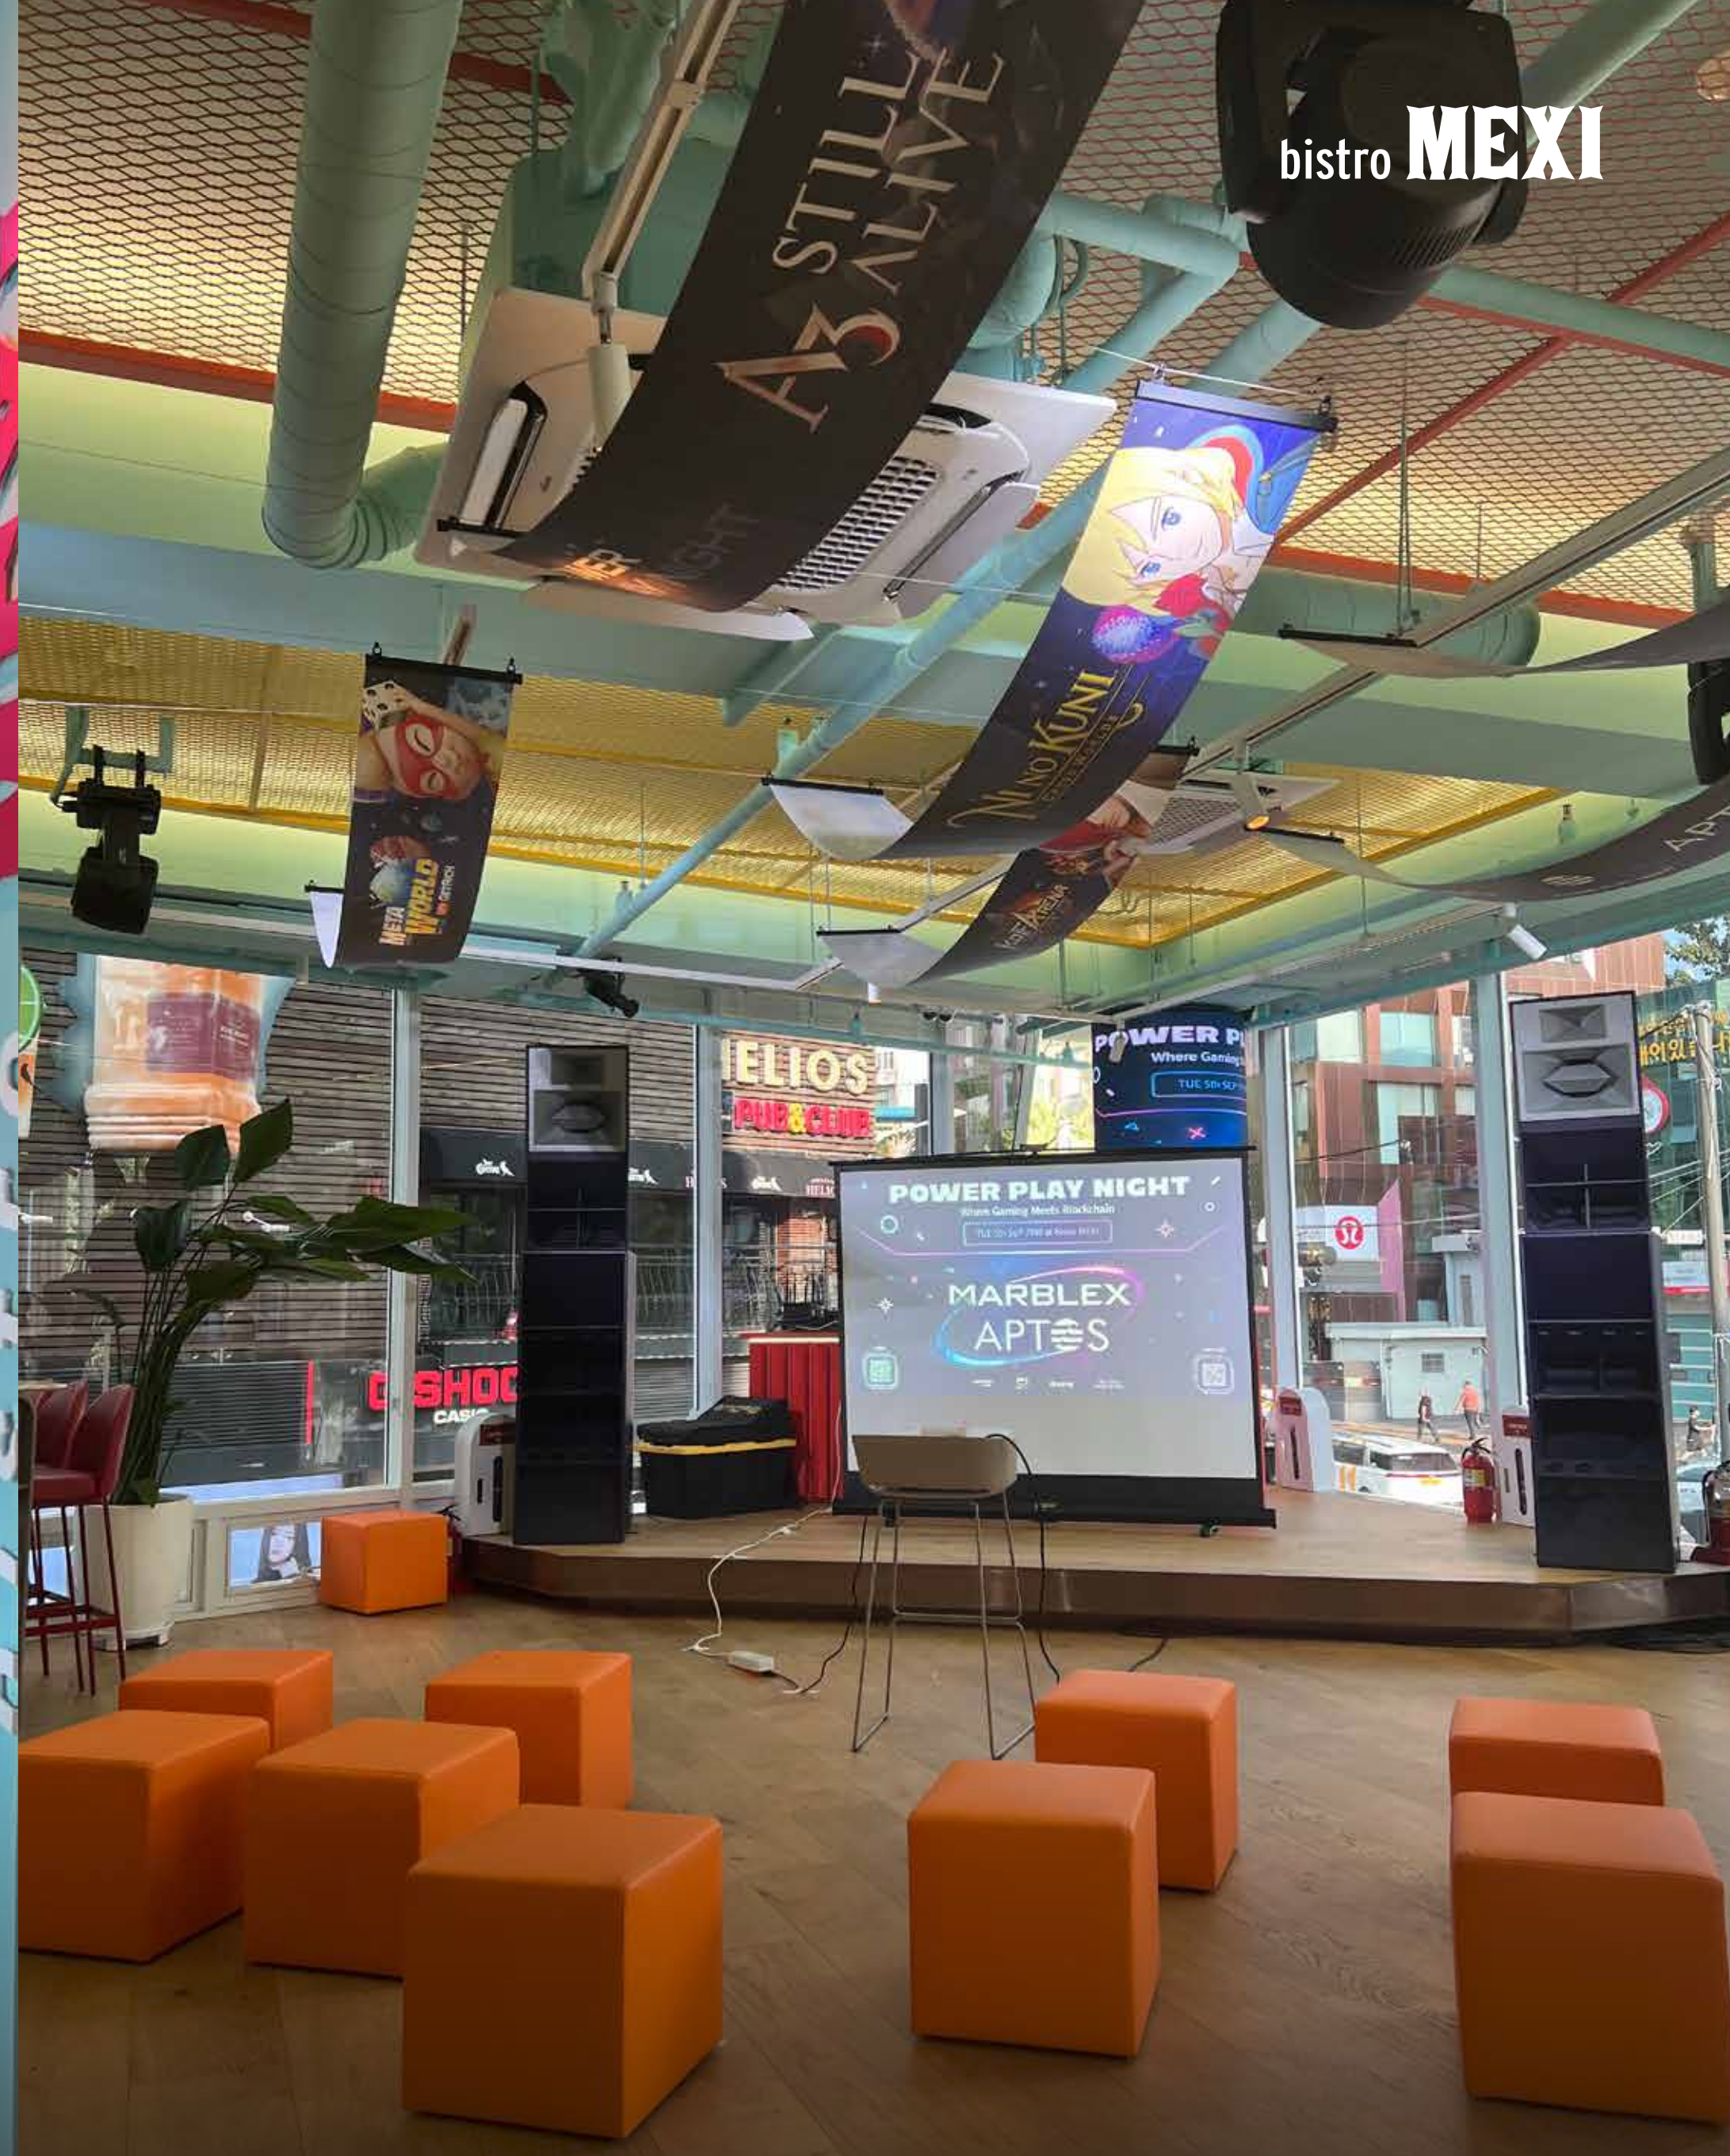

# MNB(넷마블) 대관 행사

**POWER PLAY NIGHT**  
Where Gaming Meets Blockchain

TUE 5th SEP 7PM at bistro MEXI

**MARBLEX APTOS**

ASKEY Capital MY PROT

by MBX x APTOS  
**POWER PLAY NIGHT**  
 Where Gaming Meet Blockchain